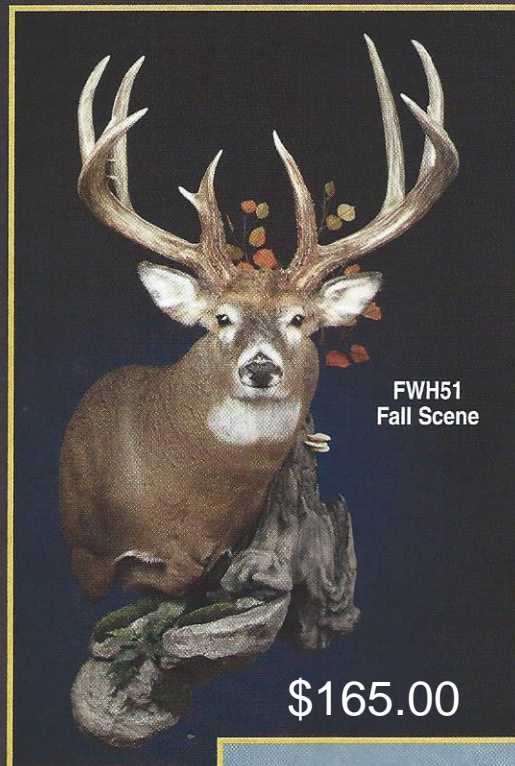

Finished Wall Habitat®

\$190.00

Winter Scene
FWH50

**Cost
Effective!**

FWH51
Fall Scene

\$165.00

**Use for new or
existing mounts!**

\$150.00

FWH61

Winter Scene
FWH101

FWH51
Fall Scene

Extremely Detailed!

Product Number	H	x	W	x	D	Type/Position	Price
FWH101	30	x	15	x	6 1/2	Right Side	\$150
FWH61	31	x	16	x	6	Left Side	\$150
FWH51	32 1/2	x	23	x	14	Left Side	\$165
FWH50	32 1/2	x	23	x	14	Left Side	\$190