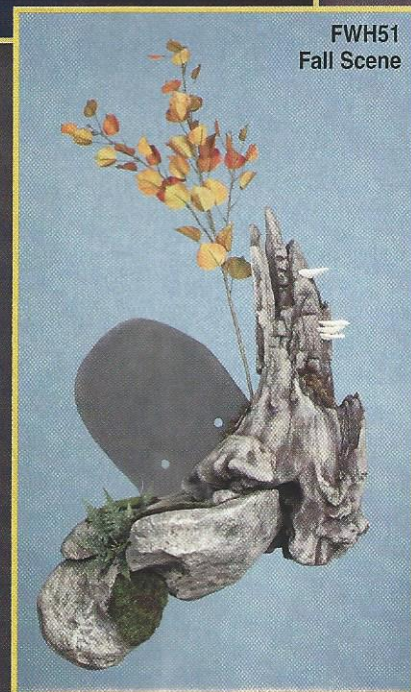

Finished Wall Habitat®

\$190.00

Winter Scene
FWH50

**Cost
Effective!**

FWH51
Fall Scene

\$165.00

**Use for new or
existing mounts!**

\$150.00

FWH61

Winter Scene
FWH101

FWH51
Fall Scene

Extremely Detailed!

Product Number	H	x	W	x	D	Type/Position	Price
FWH101	30	x	15	x	6 1/2	Right Side	\$150
FWH61	31	x	16	x	6	Left Side	\$150
FWH51	32 1/2	x	23	x	14	Left Side	\$165
FWH50	32 1/2	x	23	x	14	Left Side	\$190