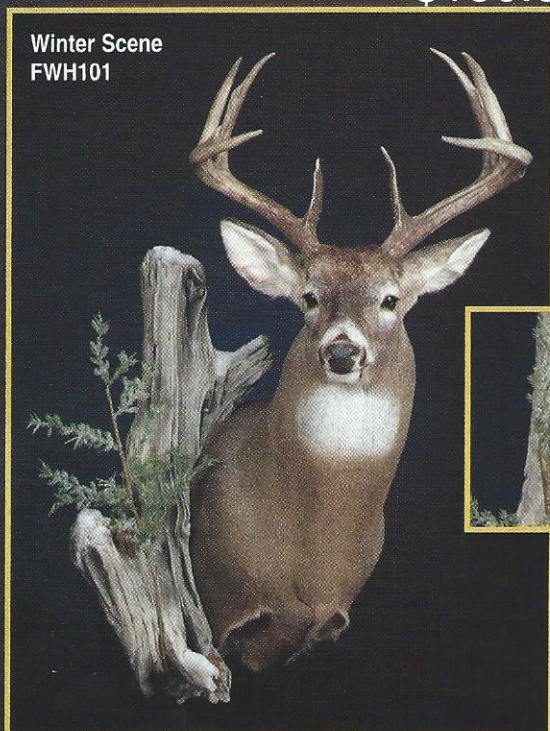

Finished Wall Habitat®

\$190.00

Winter Scene
FWH50

**Cost
Effective!**

FWH51
Fall Scene

\$165.00

**Use for new or
existing mounts!**

\$150.00

FWH61

Winter Scene
FWH101

FWH51
Fall Scene

Extremely Detailed!

Product Number	H	x	W	x	D	Type/Position	Price
FWH101	30	x	15	x	6 1/2	Right Side	\$150
FWH61	31	x	16	x	6	Left Side	\$150
FWH51	32 1/2	x	23	x	14	Left Side	\$165
FWH50	32 1/2	x	23	x	14	Left Side	\$190