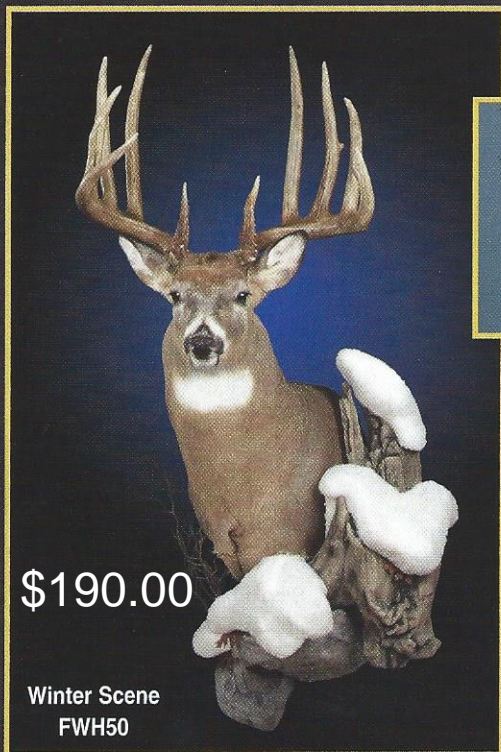

Finished Wall Habitat®

\$190.00

Winter Scene
FWH50

**Cost
Effective!**

FWH51
Fall Scene

\$165.00

**Use for new or
existing mounts!**

\$150.00

FWH61

Winter Scene
FWH101

FWH51
Fall Scene

Extremely Detailed!

Product Number	H	x	W	x	D	Type/Position	Price
FWH101	30	x	15	x	6 1/2	Right Side	\$150
FWH61	31	x	16	x	6	Left Side	\$150
FWH51	32 1/2	x	23	x	14	Left Side	\$165
FWH50	32 1/2	x	23	x	14	Left Side	\$190